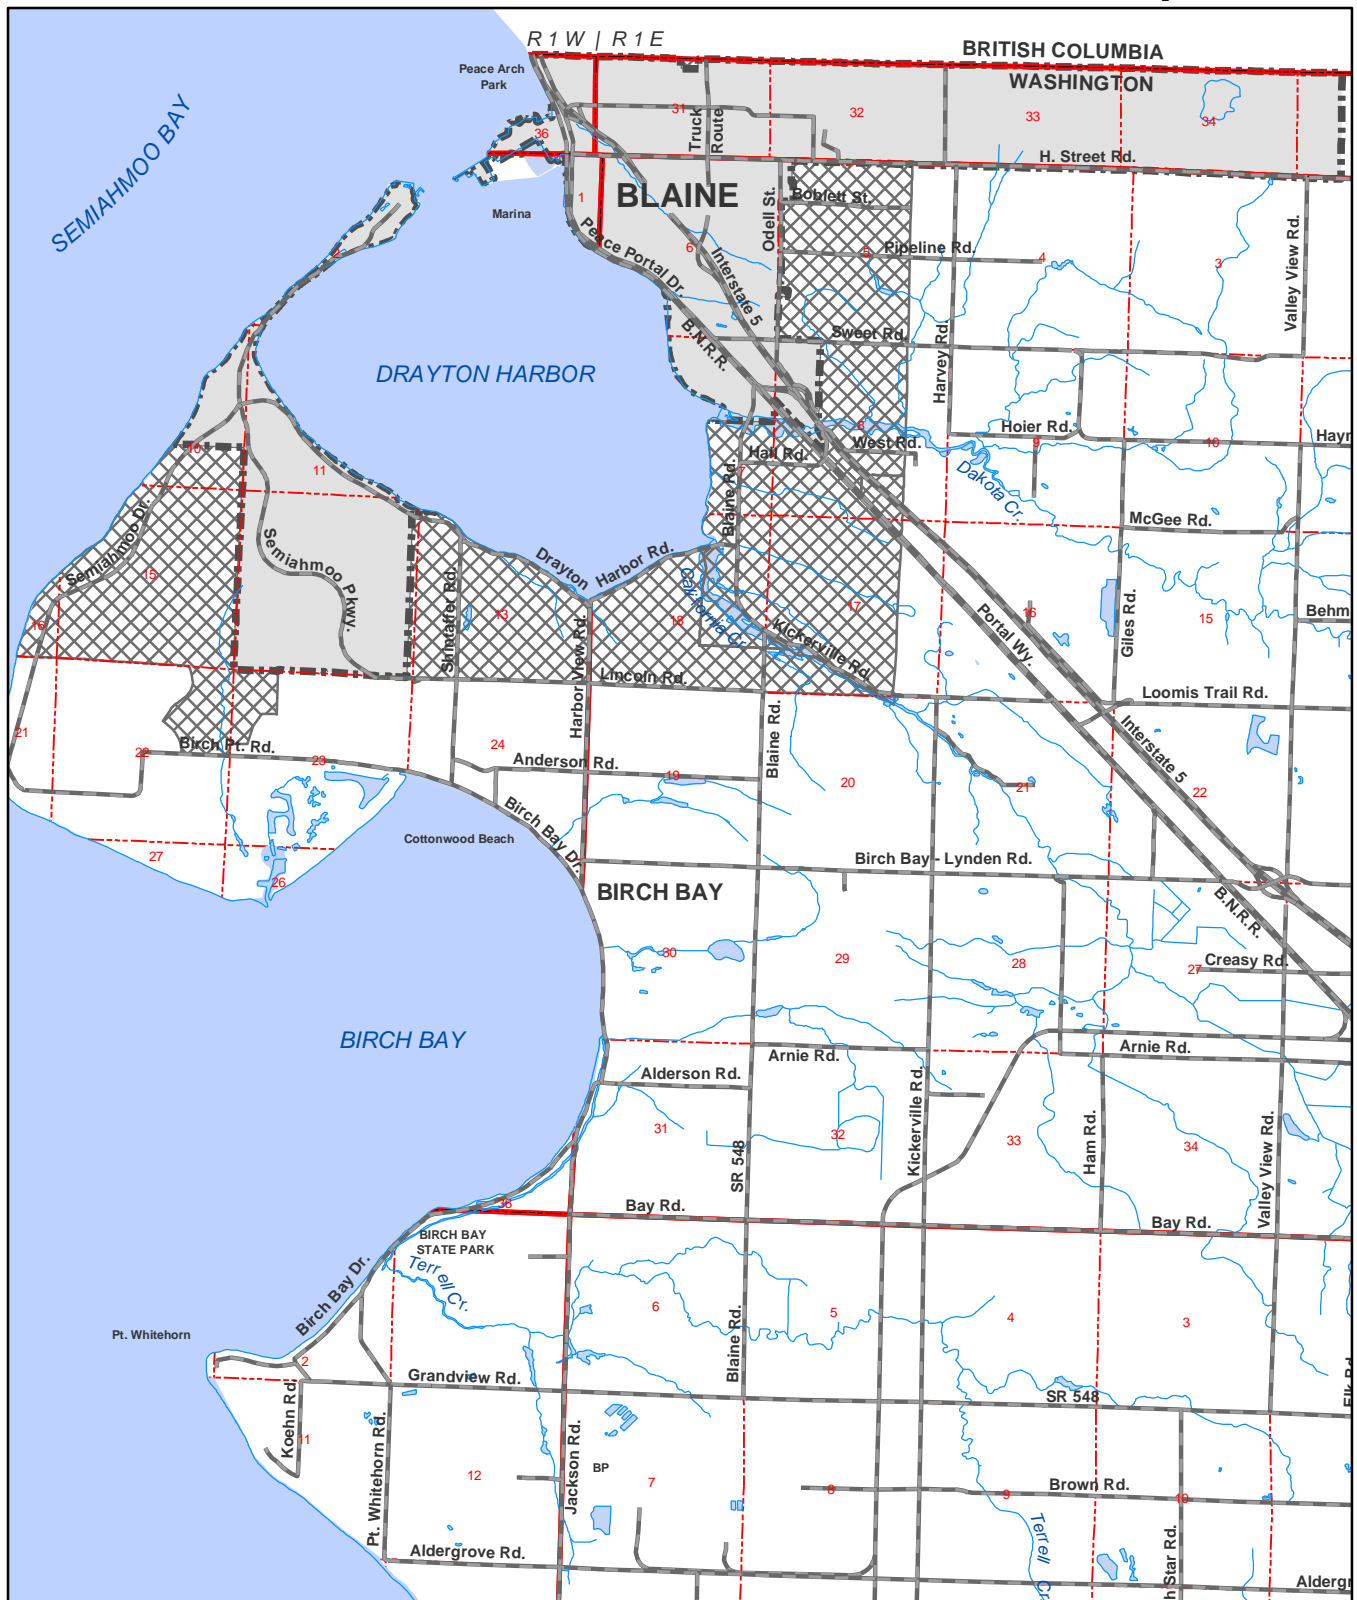

# Map UGA-2

## Blaine Urban Growth Area

### Legend

-  City Limits 2006
-  Urban Growth Areas

May 17, 2006 sbw.